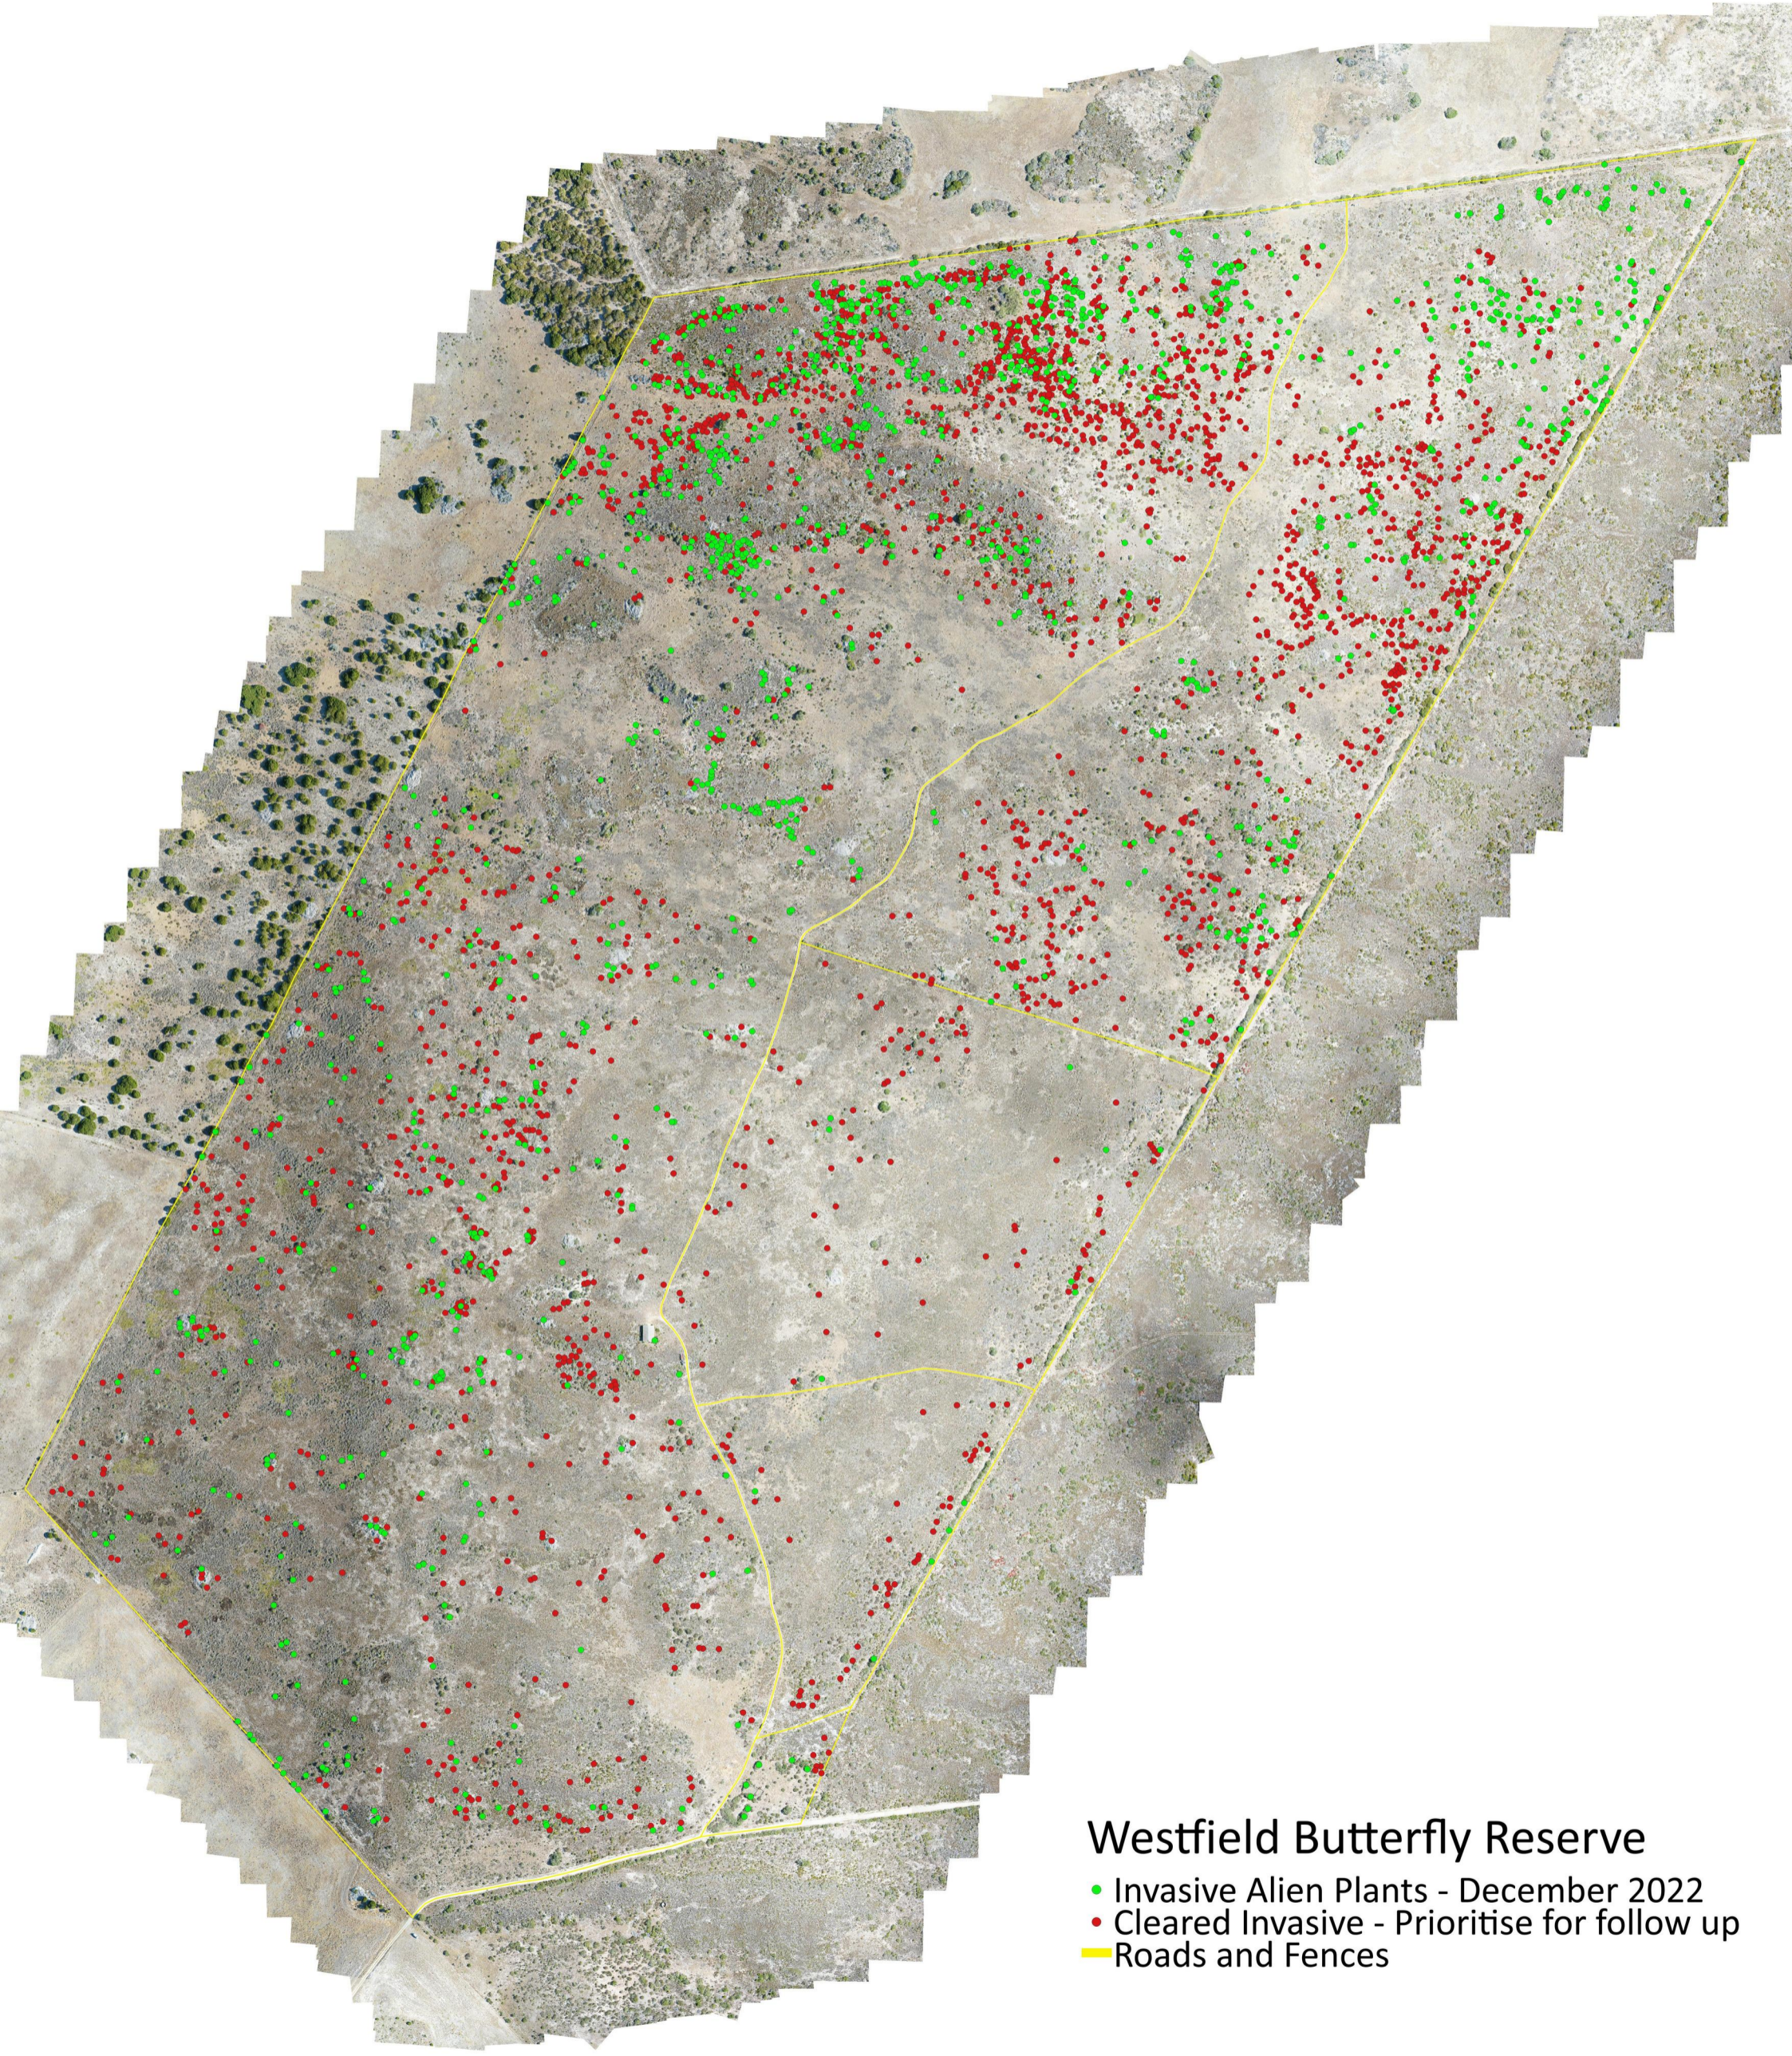

**ENDANGERED  
WILDLIFE TRUST**  
Protecting forever, together.

صندوق محمد بن زايد  
للمحافظة على  
الكائنات الحية

The Mohamed bin Zayed  
SPECIES CONSERVATION FUND

 CapeNature

## Westfield Butterfly Reserve

- Invasive Alien Plants - December 2022
- Cleared Invasive - Prioritise for follow up
- Roads and Fences

0 100 200 300 400 500 600 700 800 900 1 000 m